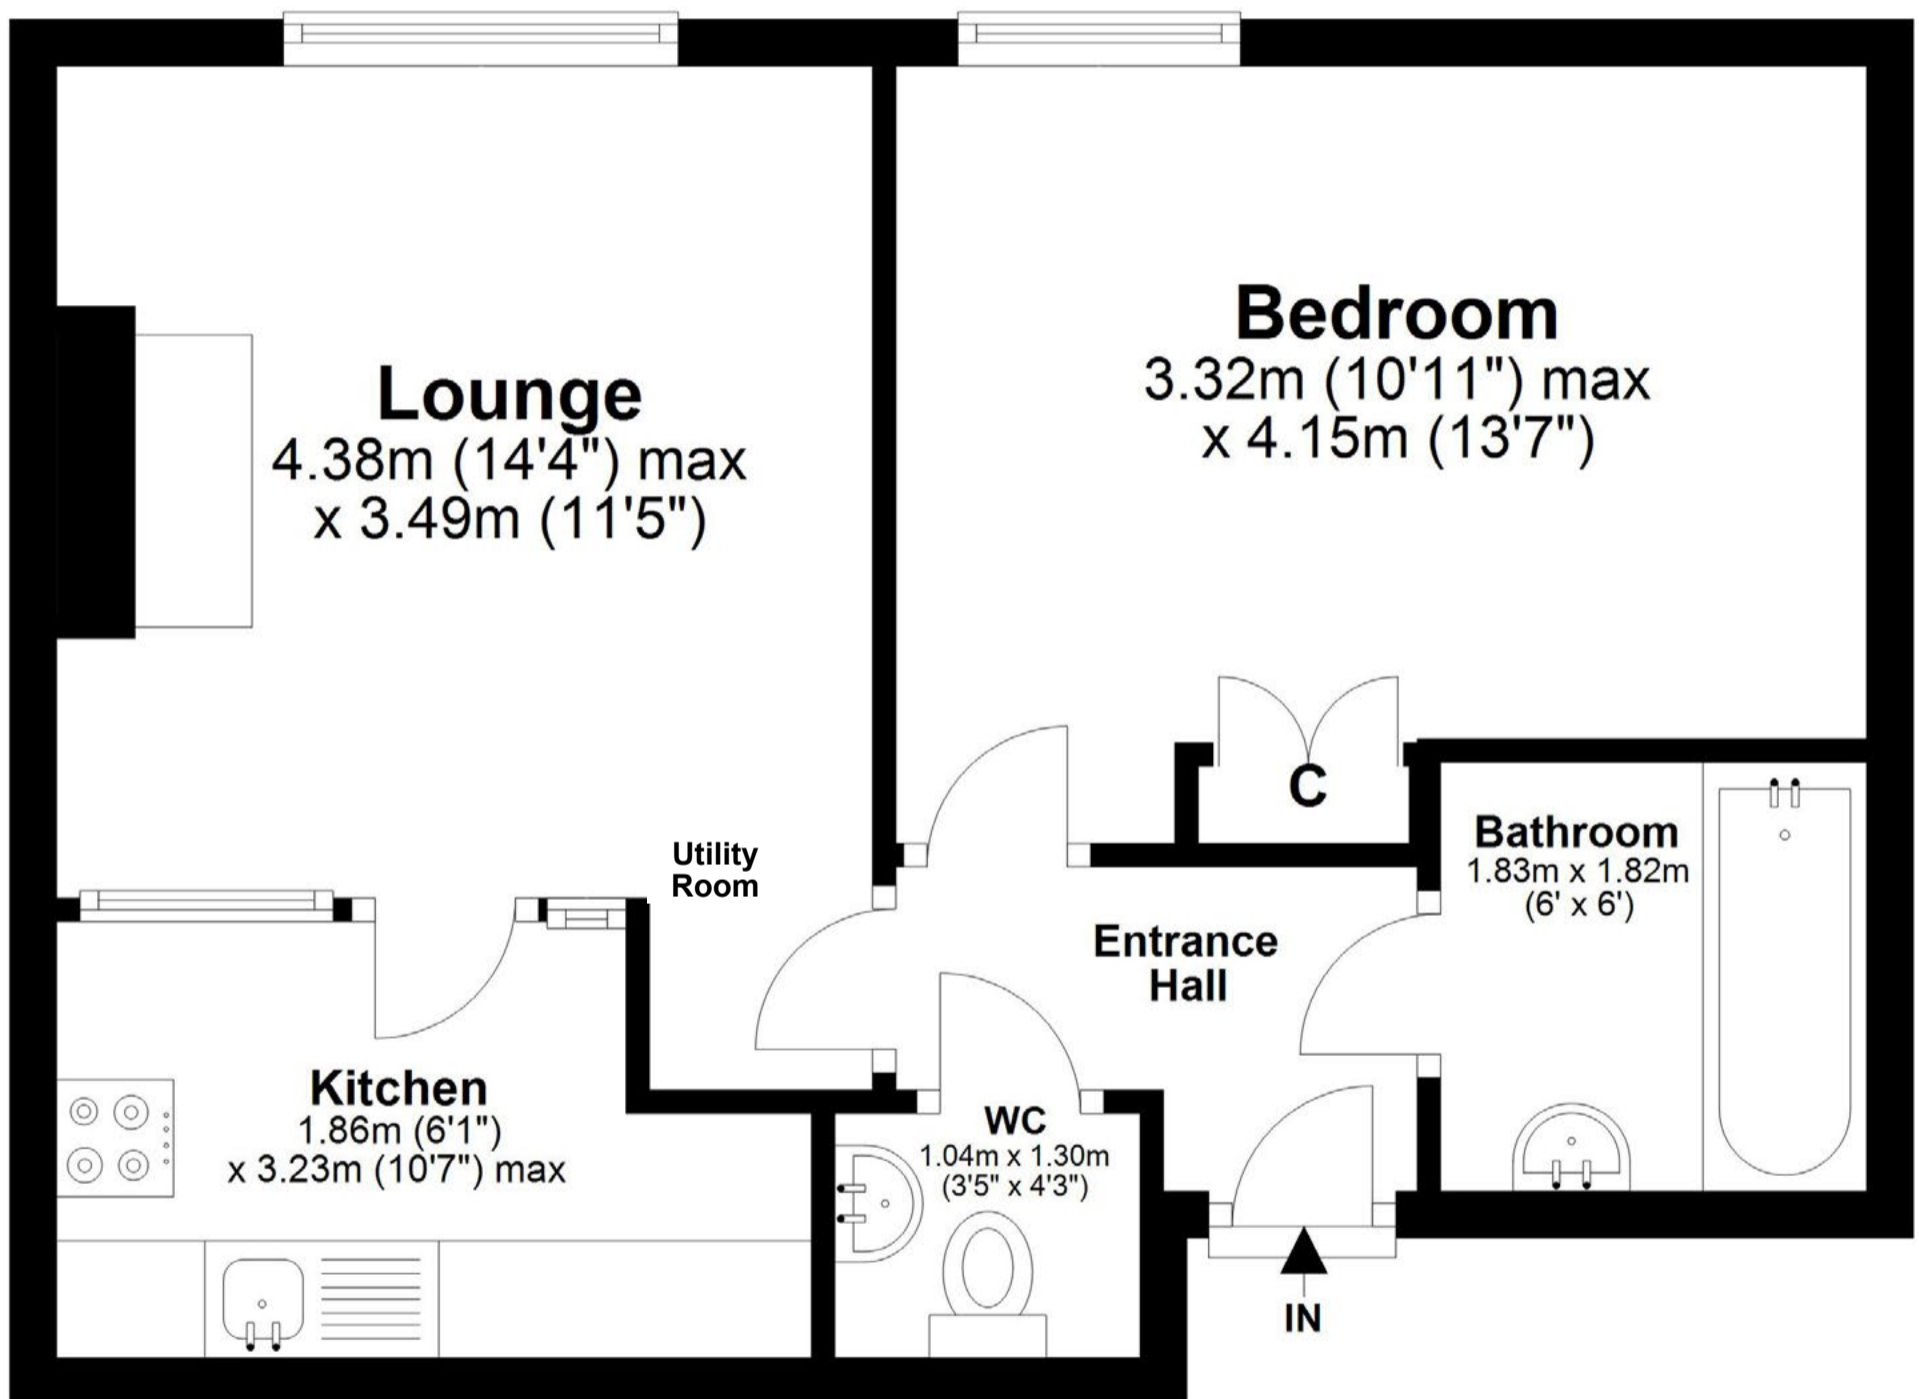

Top Floor

Total area: approx. 40.5 sq. metres (436.0 sq. feet)

110 3F3 Gorgie Road, Edinburgh