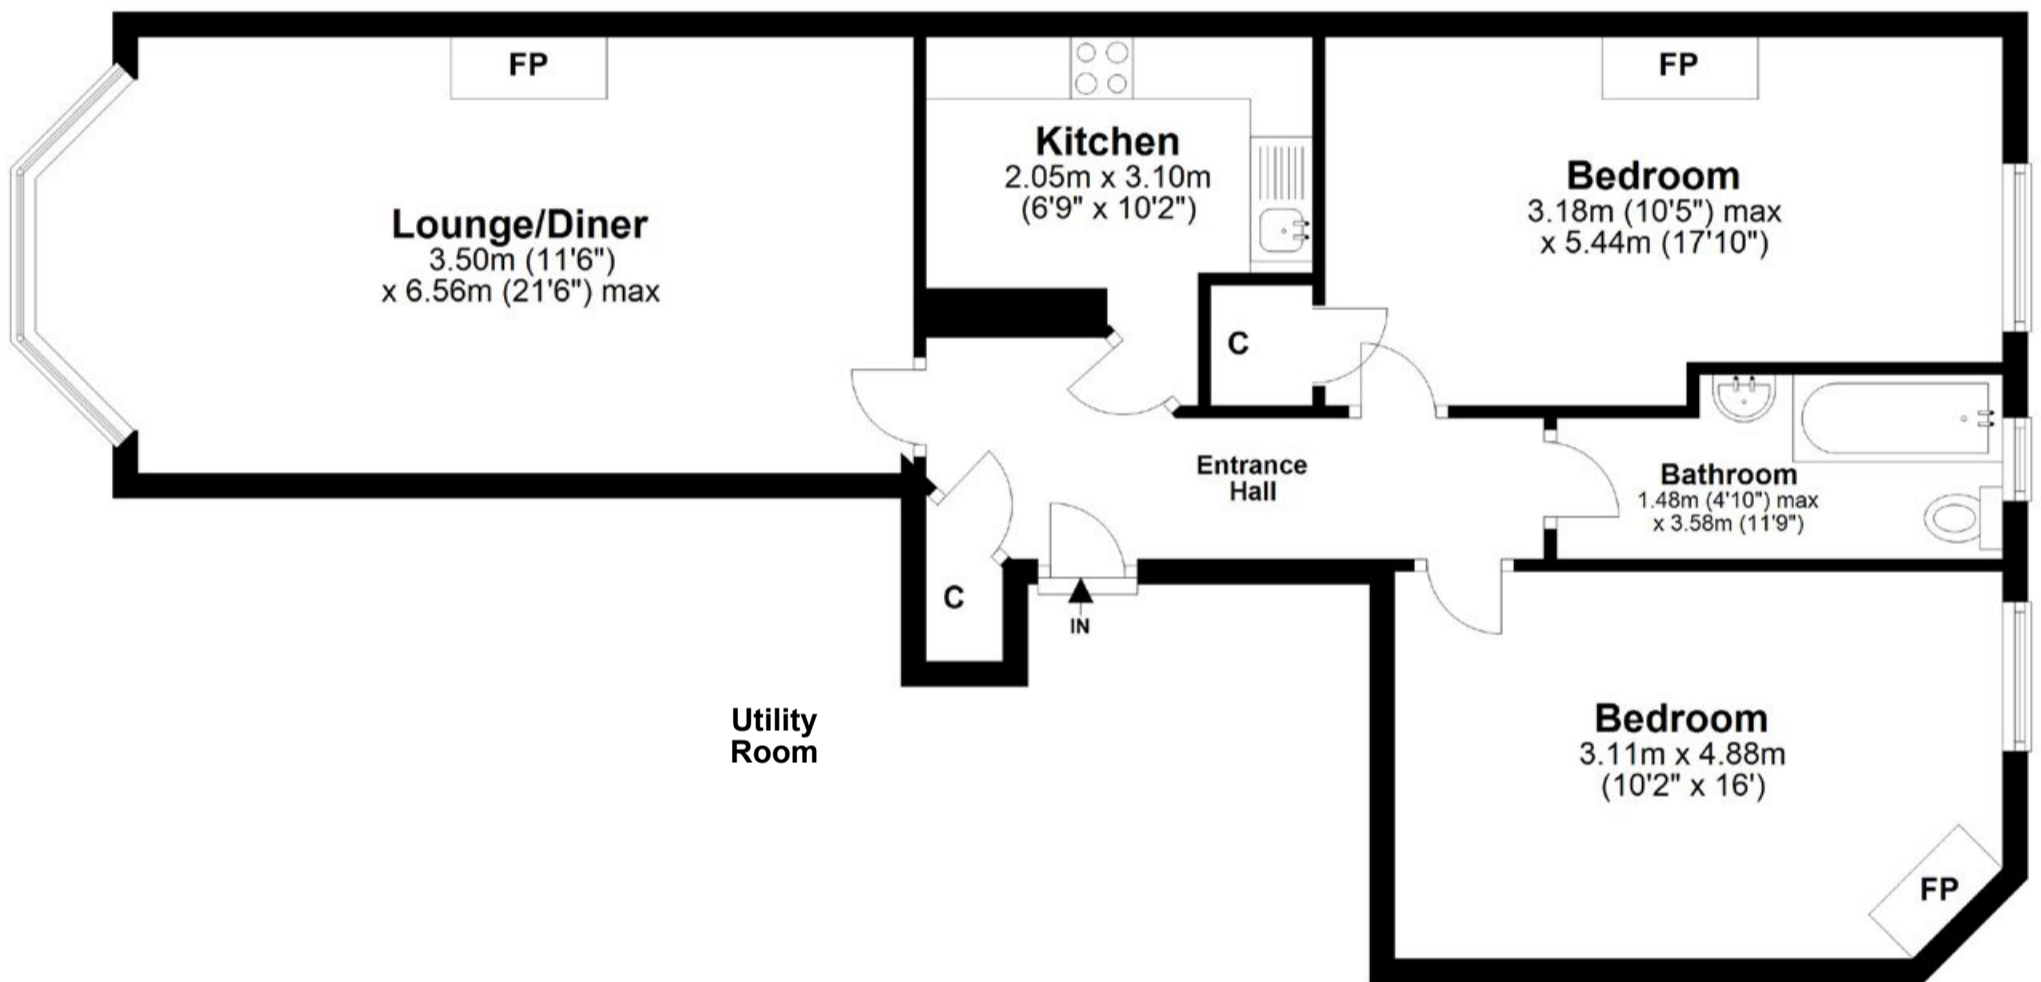

Top Floor

Total area: approx. 74.9 sq. metres (806.4 sq. feet)  
**19 3F3 Wellington Street, Edinburgh**