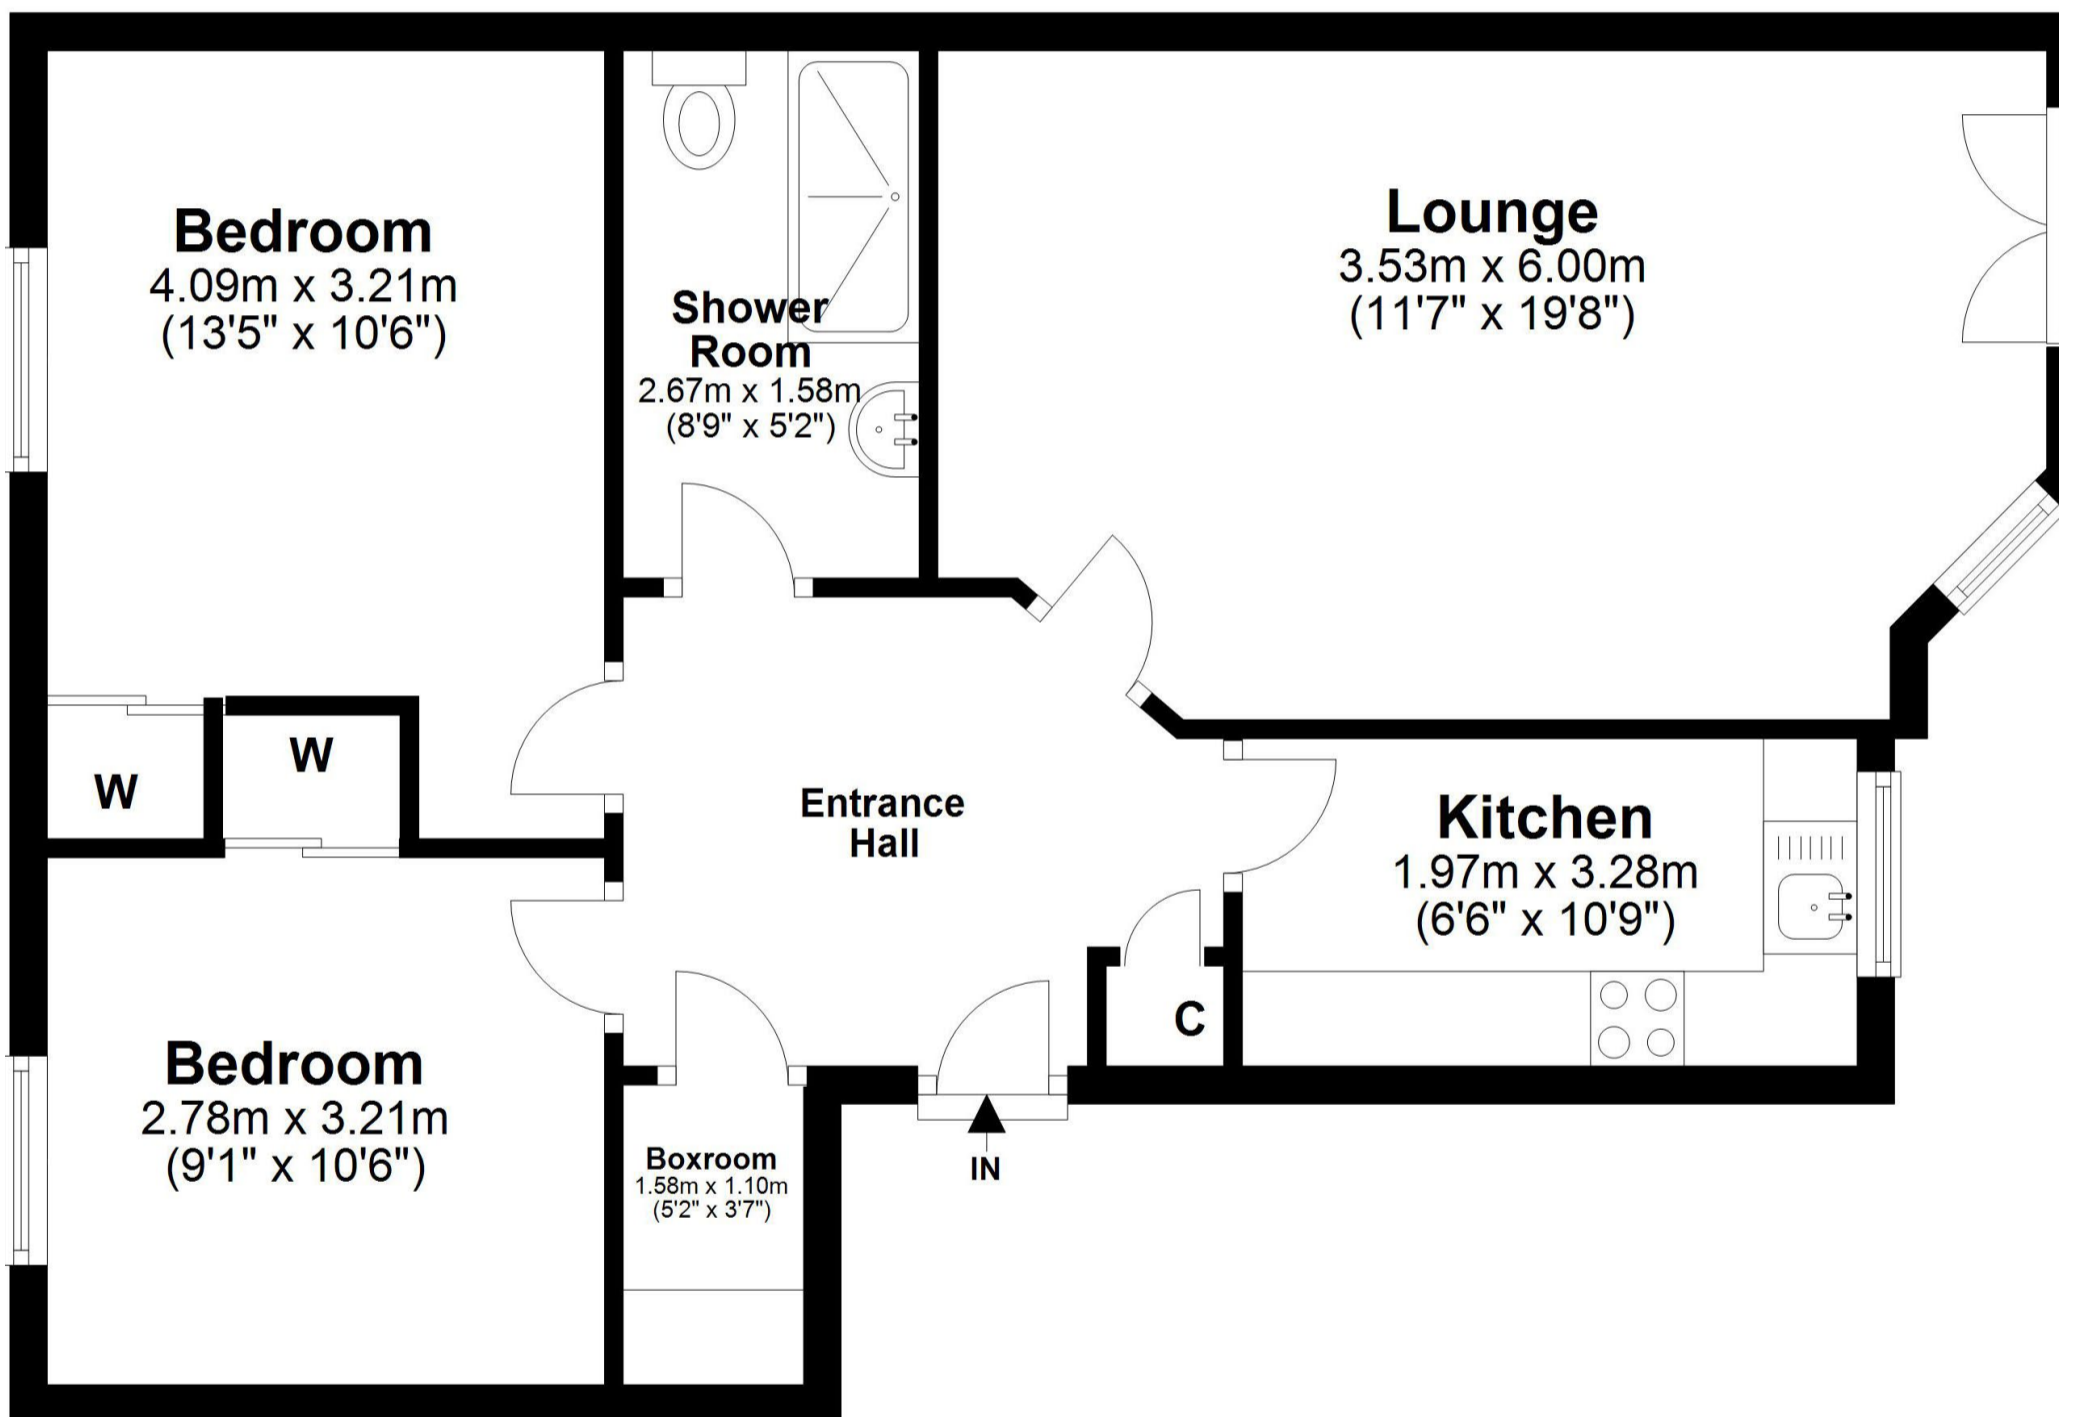

Top Floor

Total area: approx. 63.8 sq. metres (686.9 sq. feet)
235/8 Gorgie Road, Edinburgh