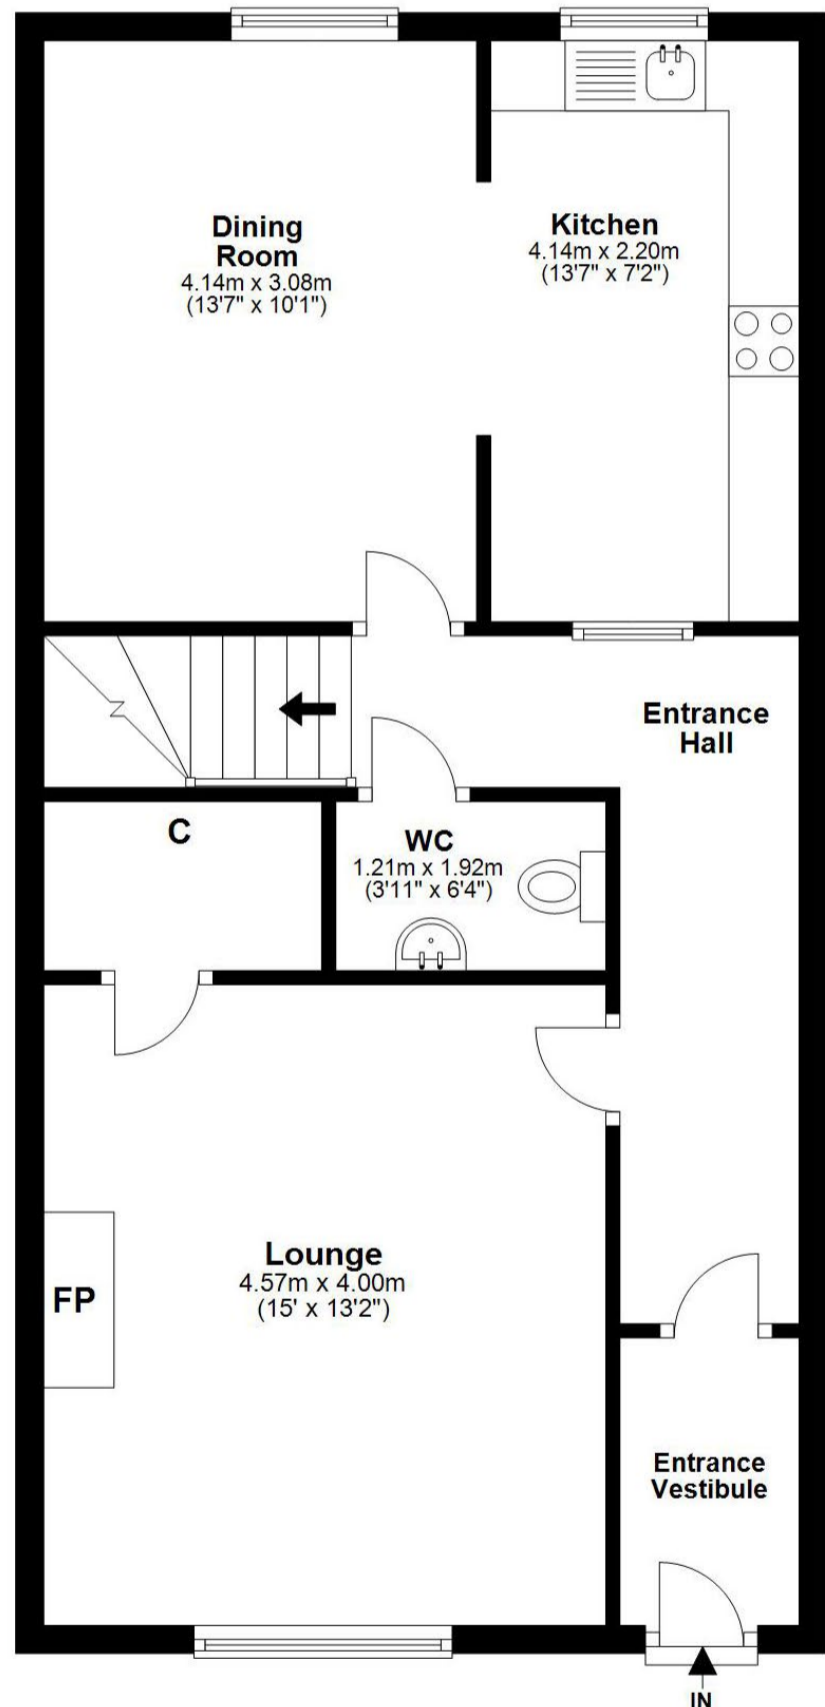

Garden Level

Ground Floor

Total area: approx. 105.9 sq. metres (1139.5 sq. feet)
29 Angle Park Terrace, Edinburgh