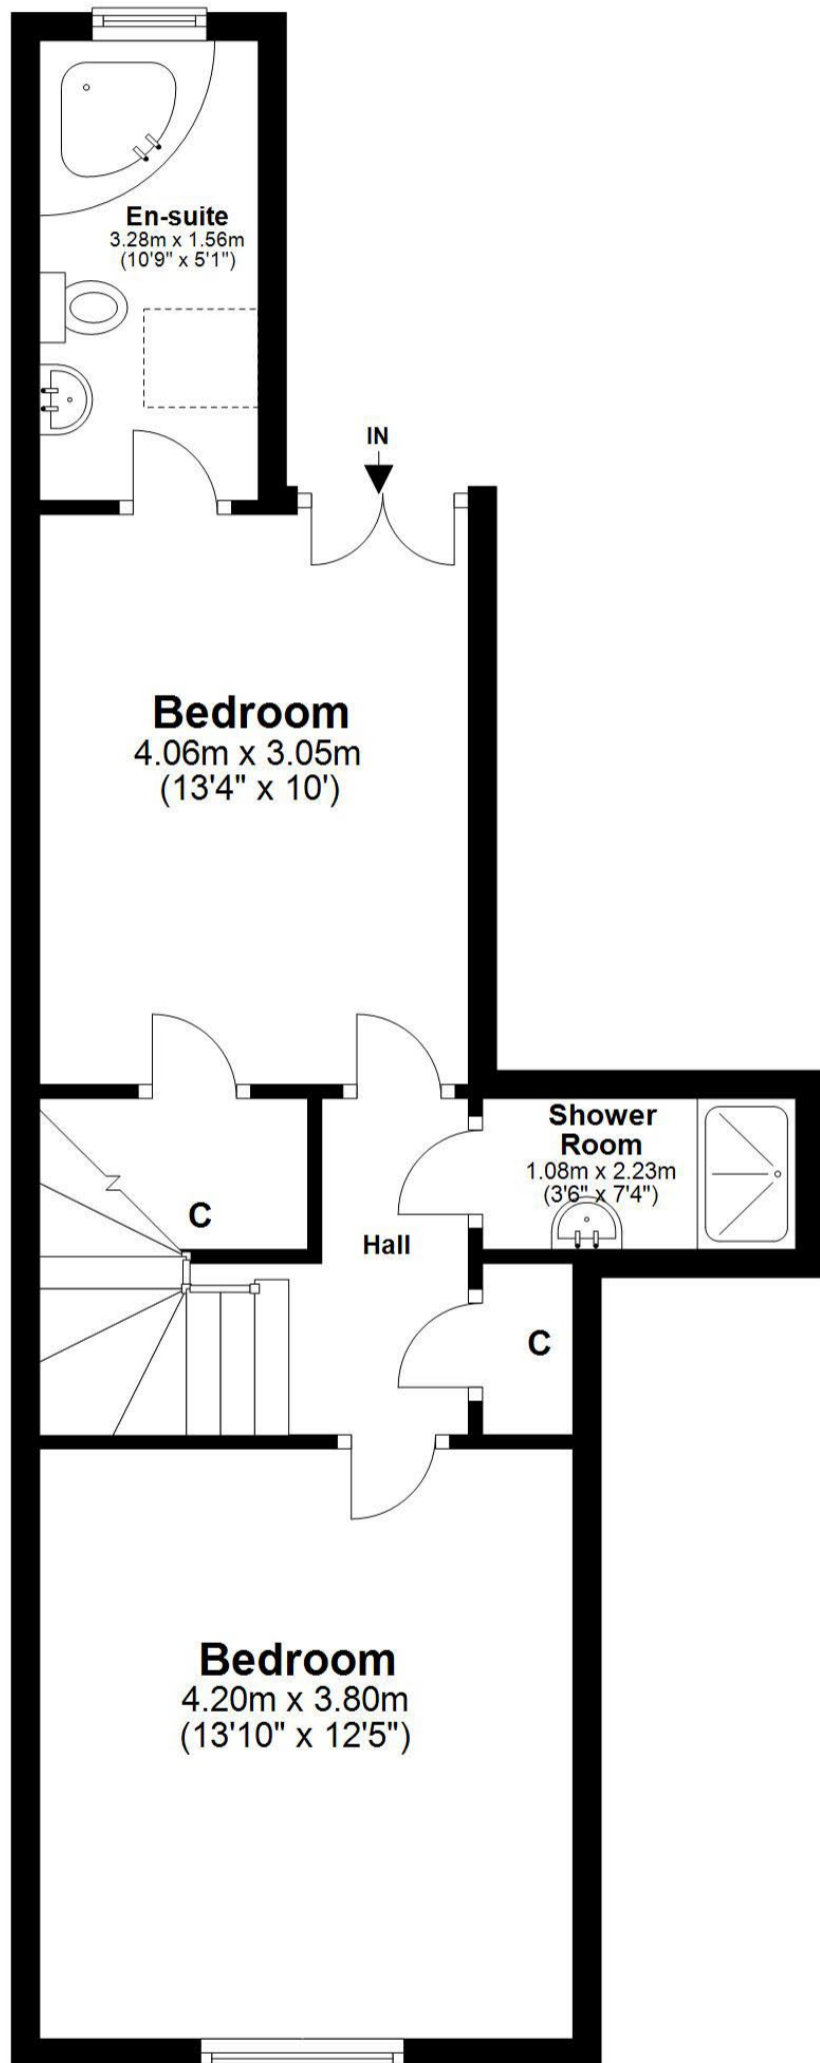

Garden Level

Ground Floor

Total area: approx. 105.9 sq. metres (1139.5 sq. feet)
29 Angle Park Terrace, Edinburgh