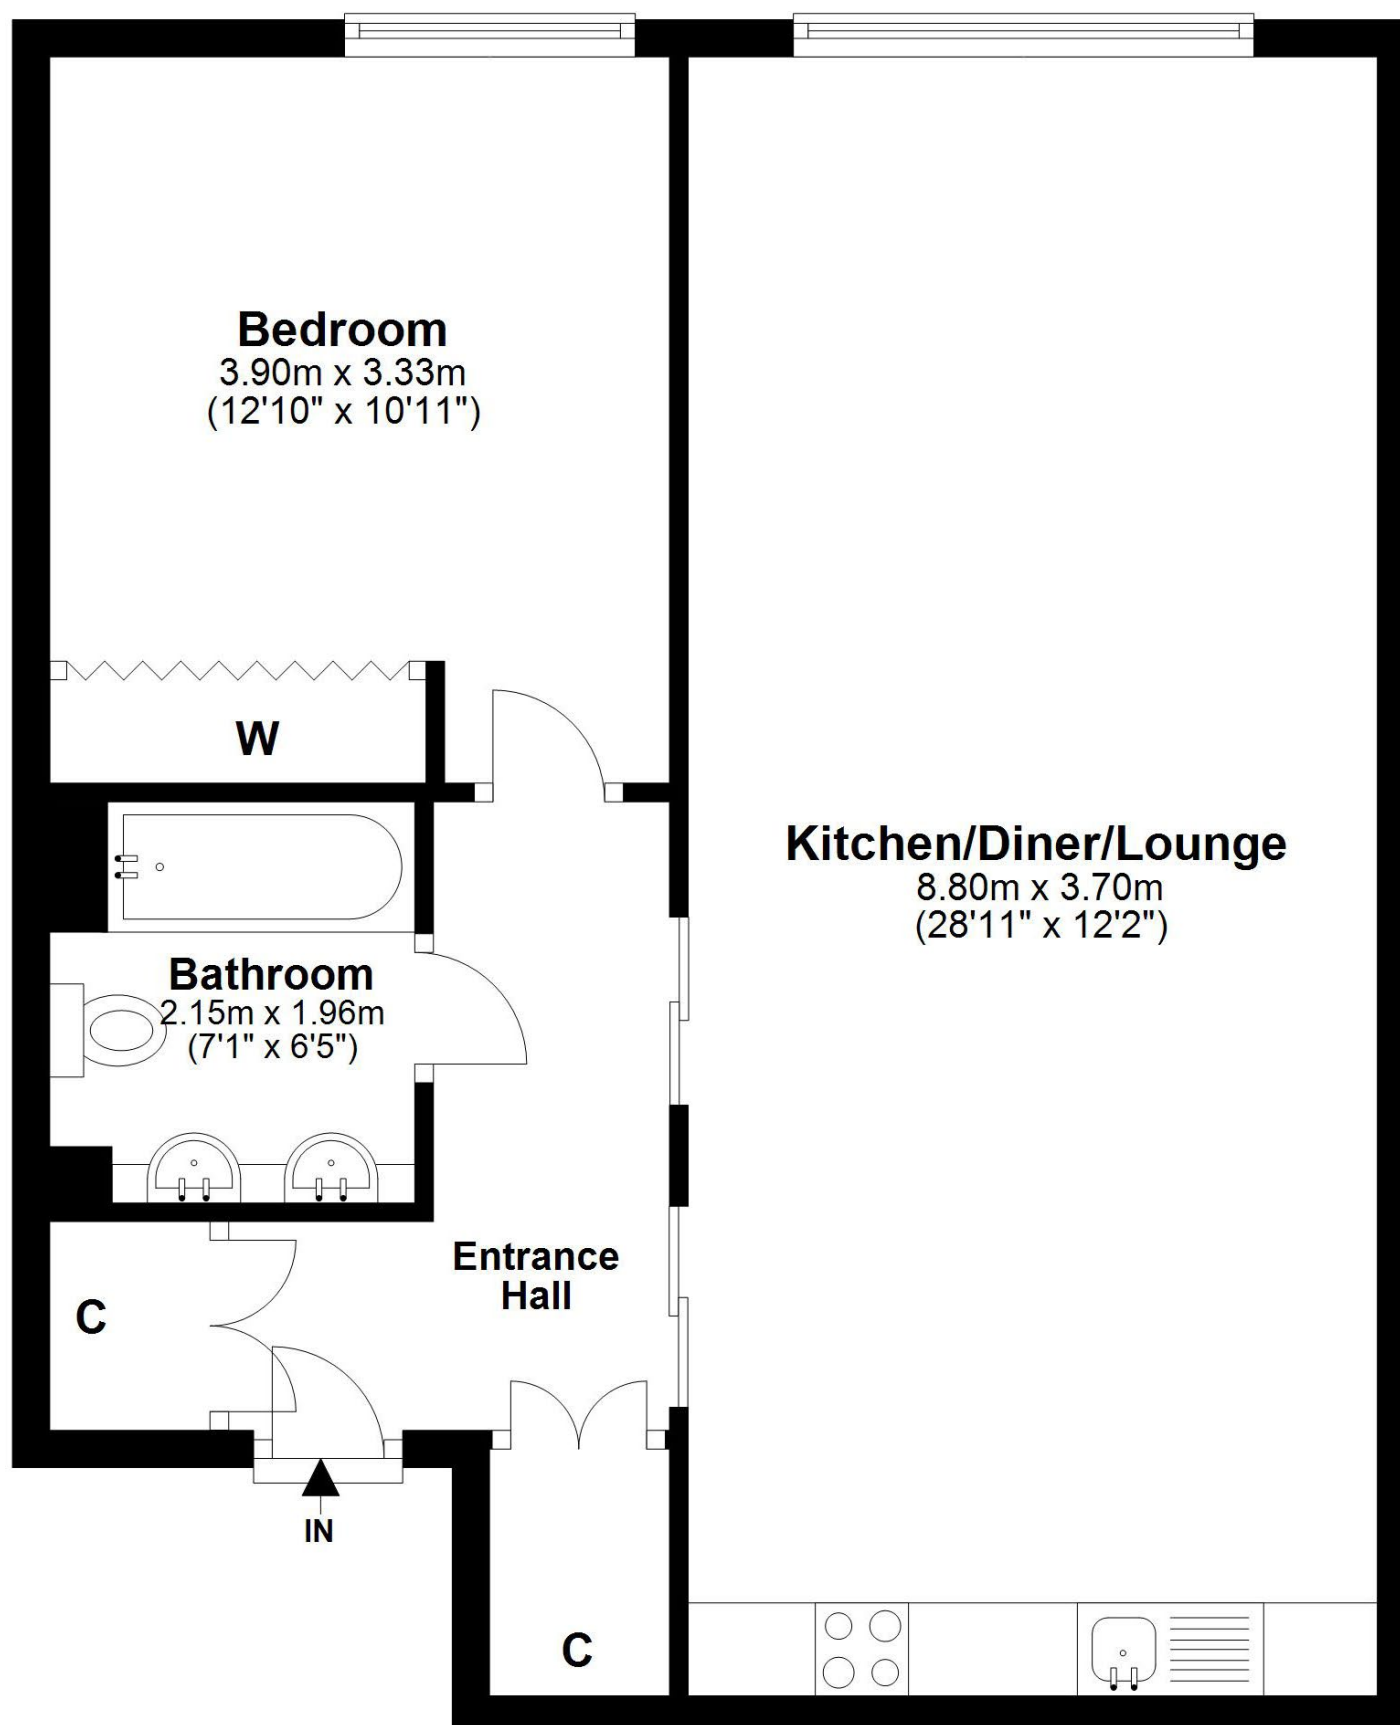

## First Floor

Total area: approx. 59.4 sq. metres (638.9 sq. feet)  
**43/8 Gardners Crescent, Edinburgh**