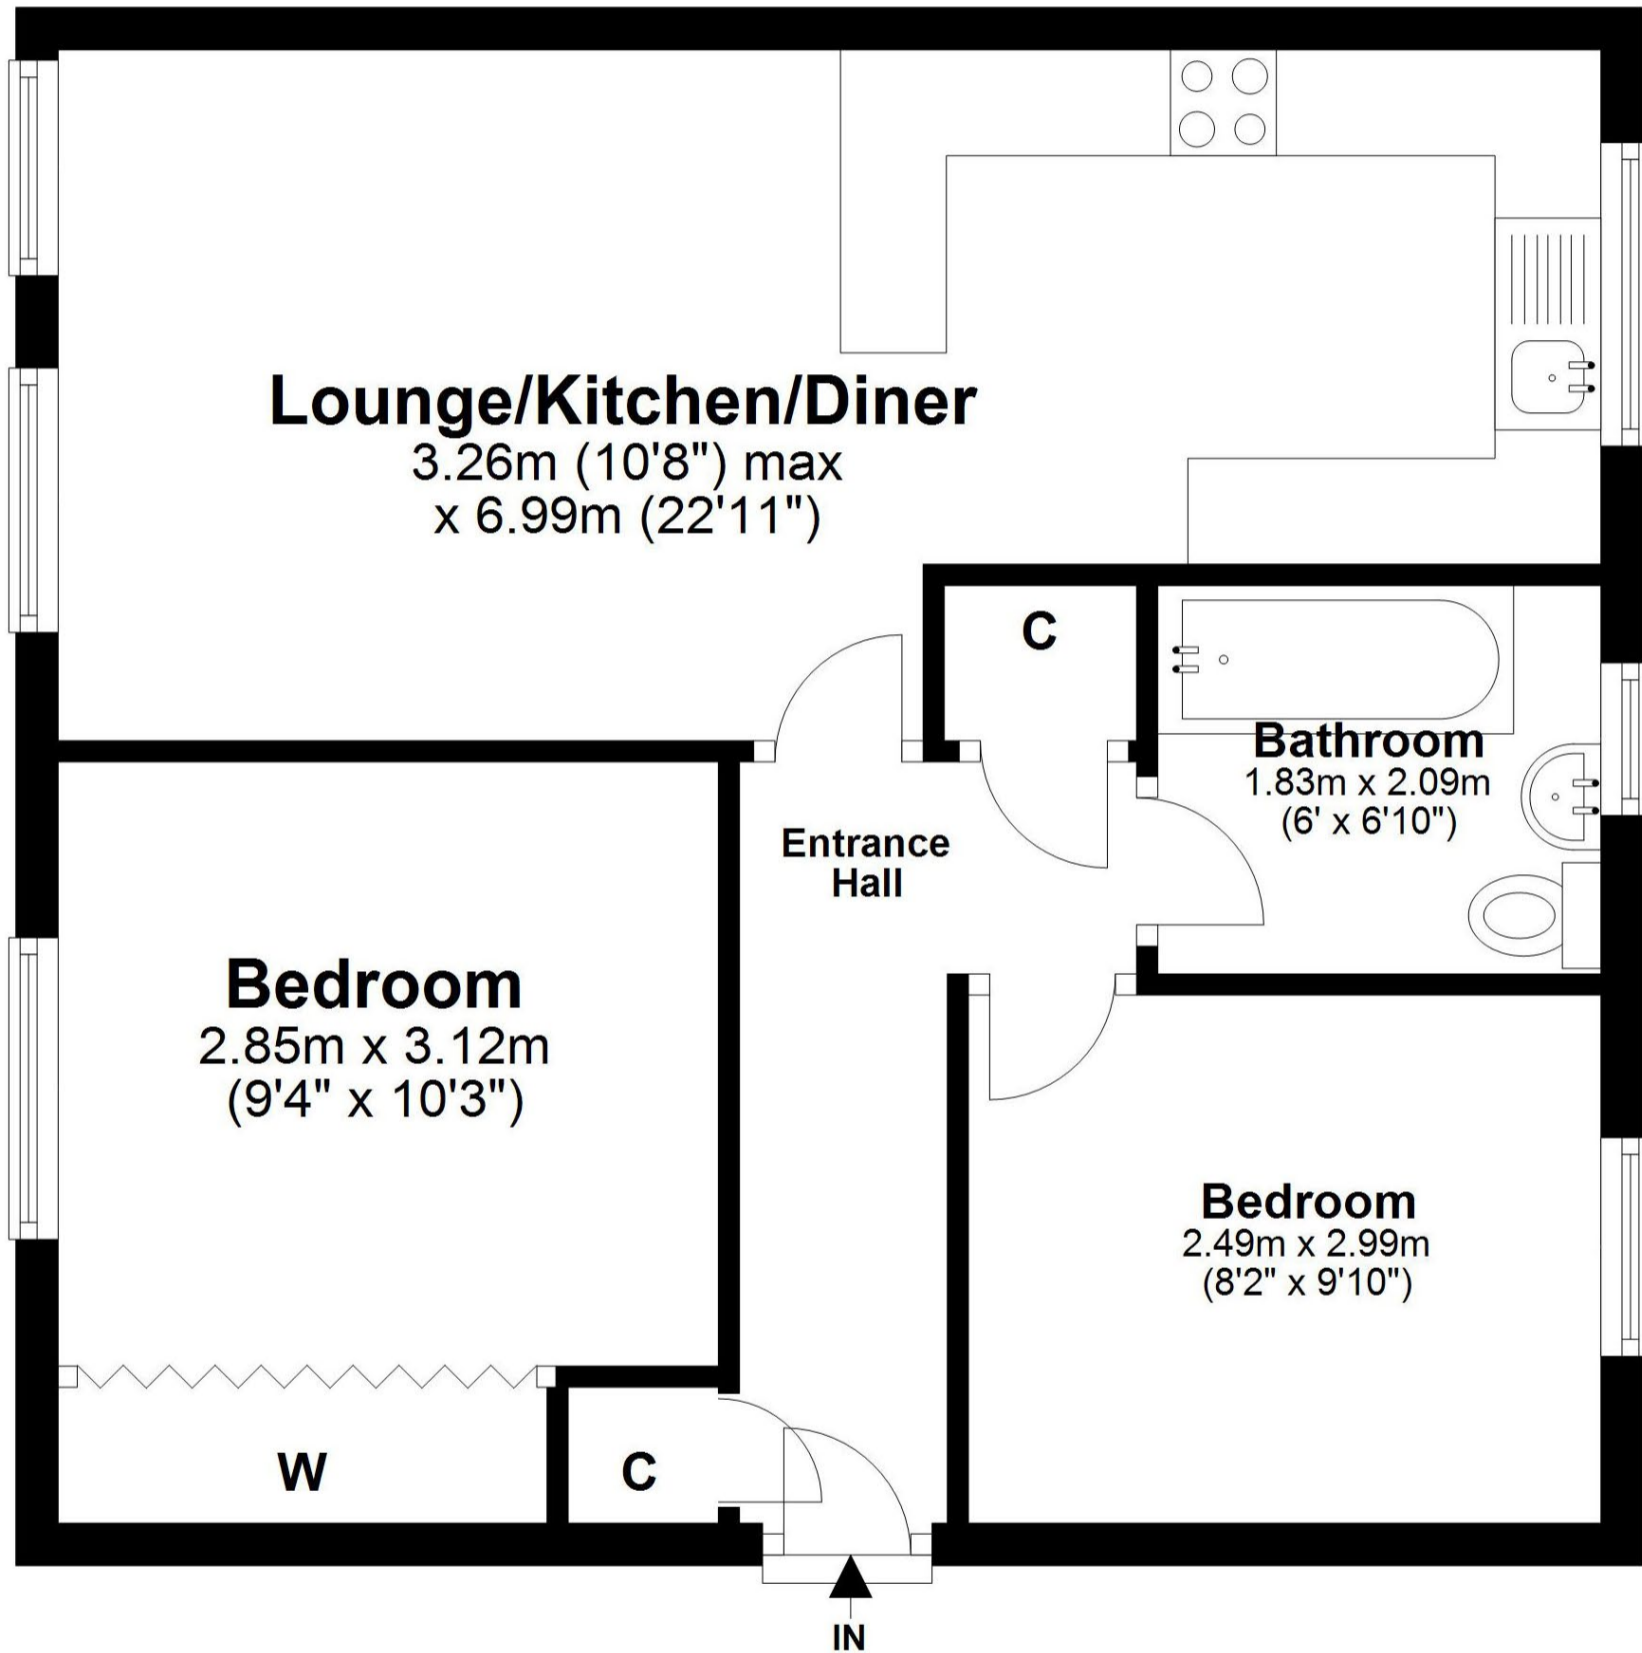

## Top Floor

Total area: approx. 50.7 sq. metres (545.2 sq. feet)  
**55/5 Orchard Brae Gardens, Edinburgh**