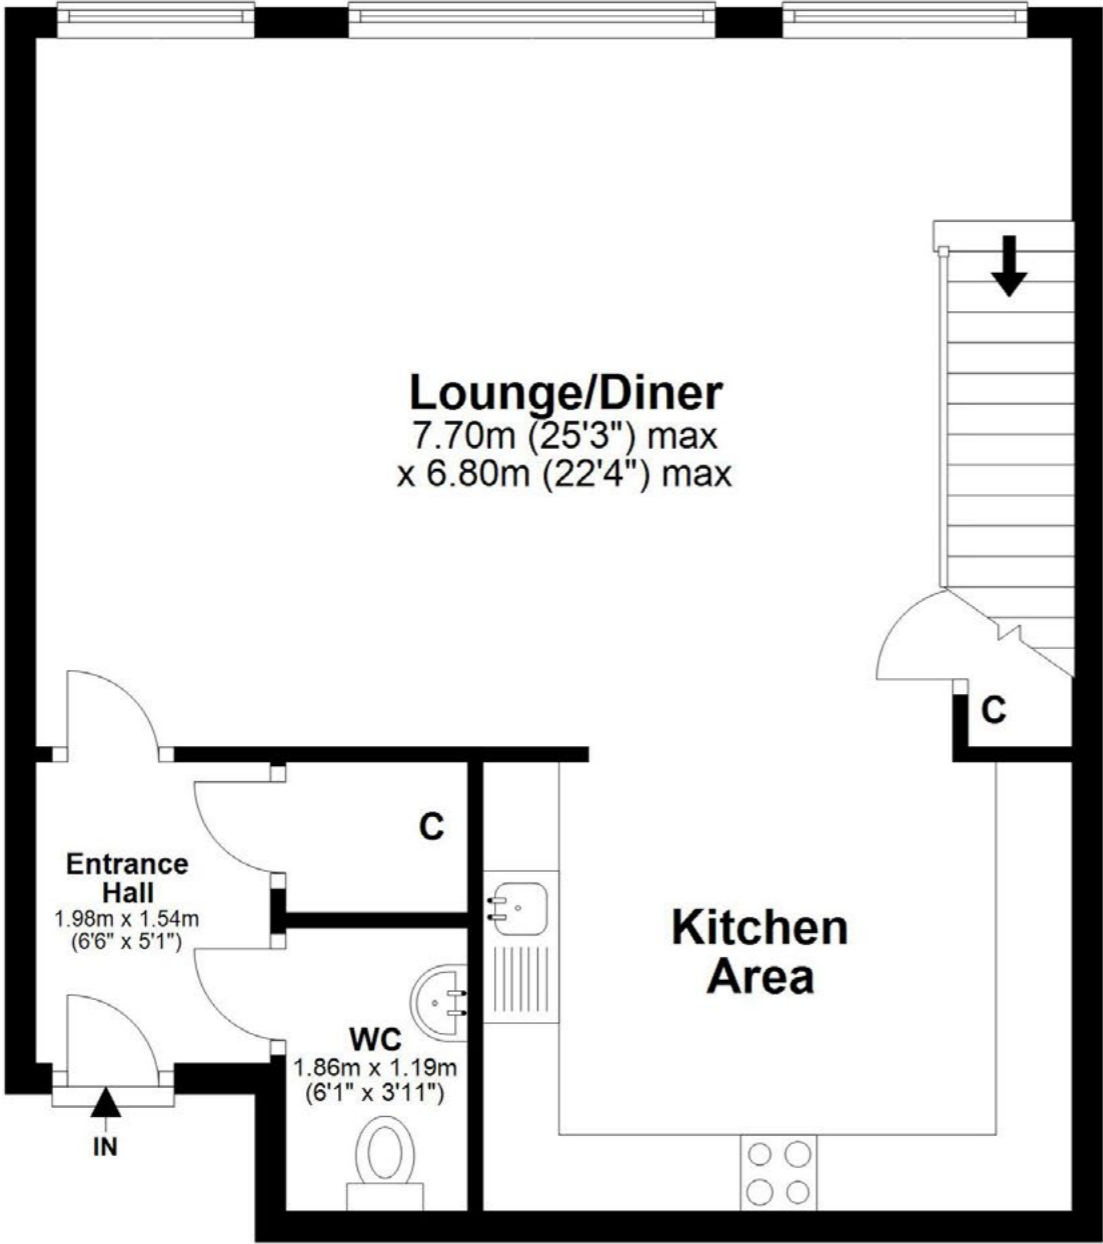

For Sale : 6/7 Davie Street

Newington, EH8 9EB

First Floor

Mezzanine

Total area: approx. 74.6 sq. metres (803.4 sq. feet)
6/7 Davie Street, Edinburgh