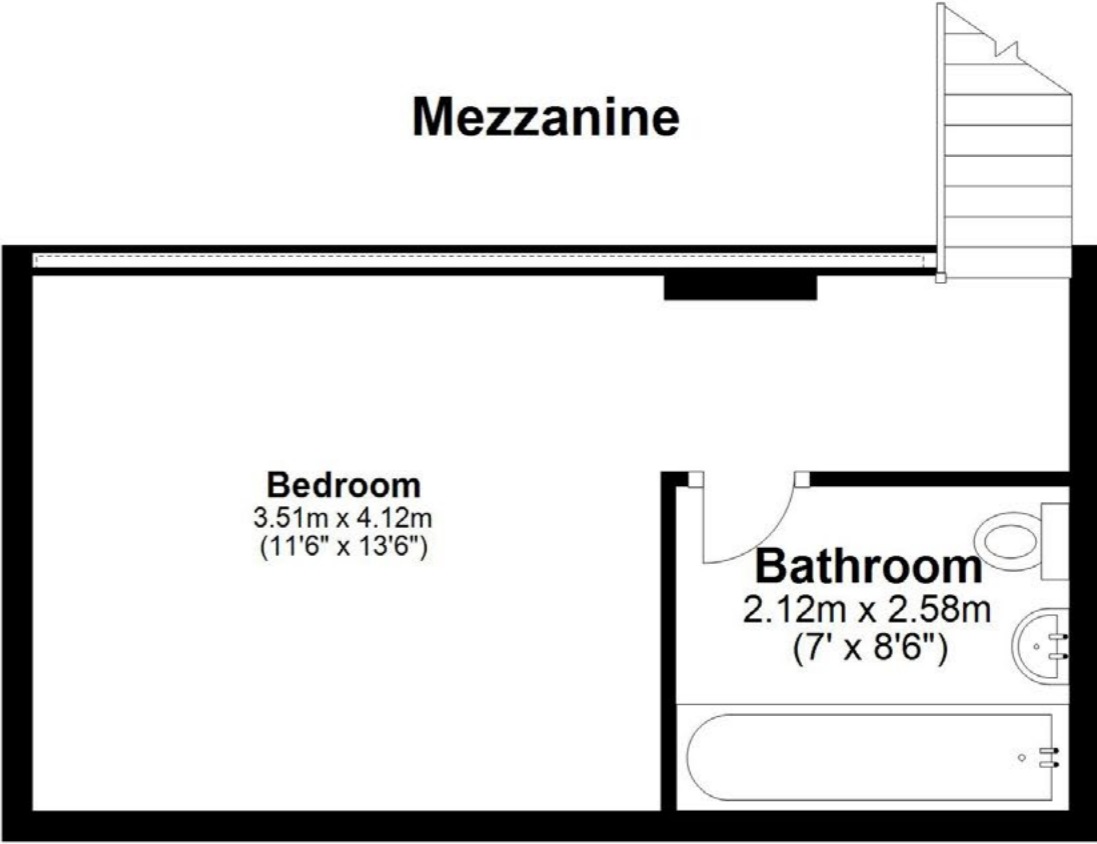

For Sale : 6/7 Davie Street

Newington, EH8 9EB

First Floor

Mezzanine

Total area: approx. 74.6 sq. metres (803.4 sq. feet)
6/7 Davie Street, Edinburgh