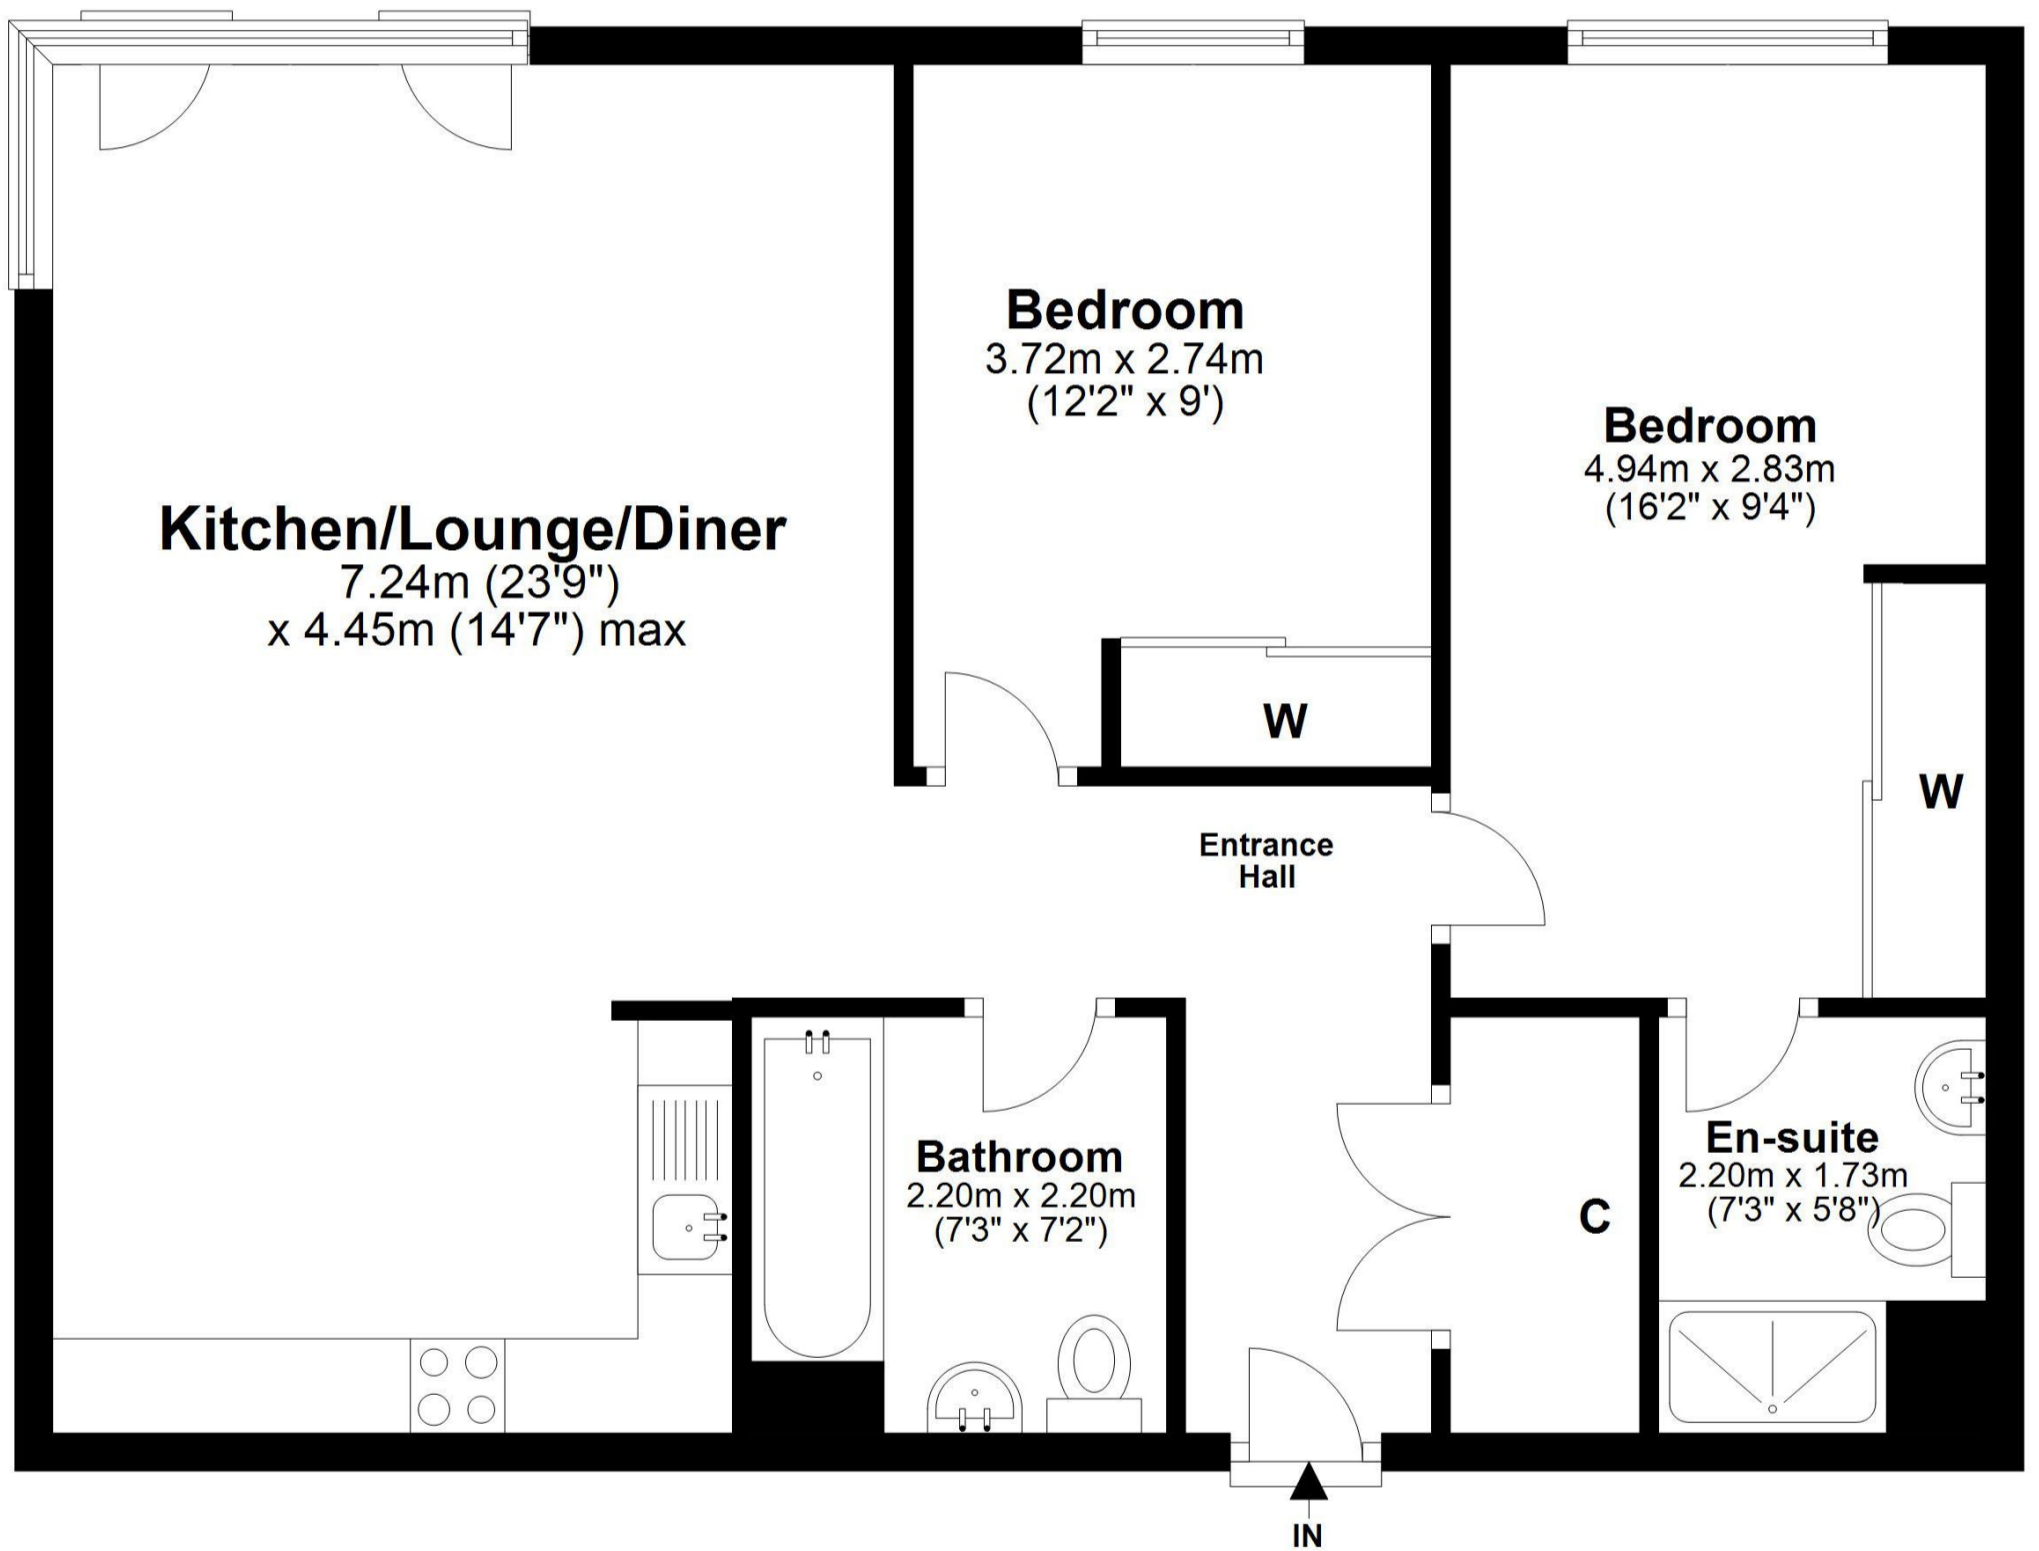

## Third Floor

Total area: approx. 74.1 sq. metres (797.3 sq. feet)  
**7/11 Western Harbour View, Edinburgh**