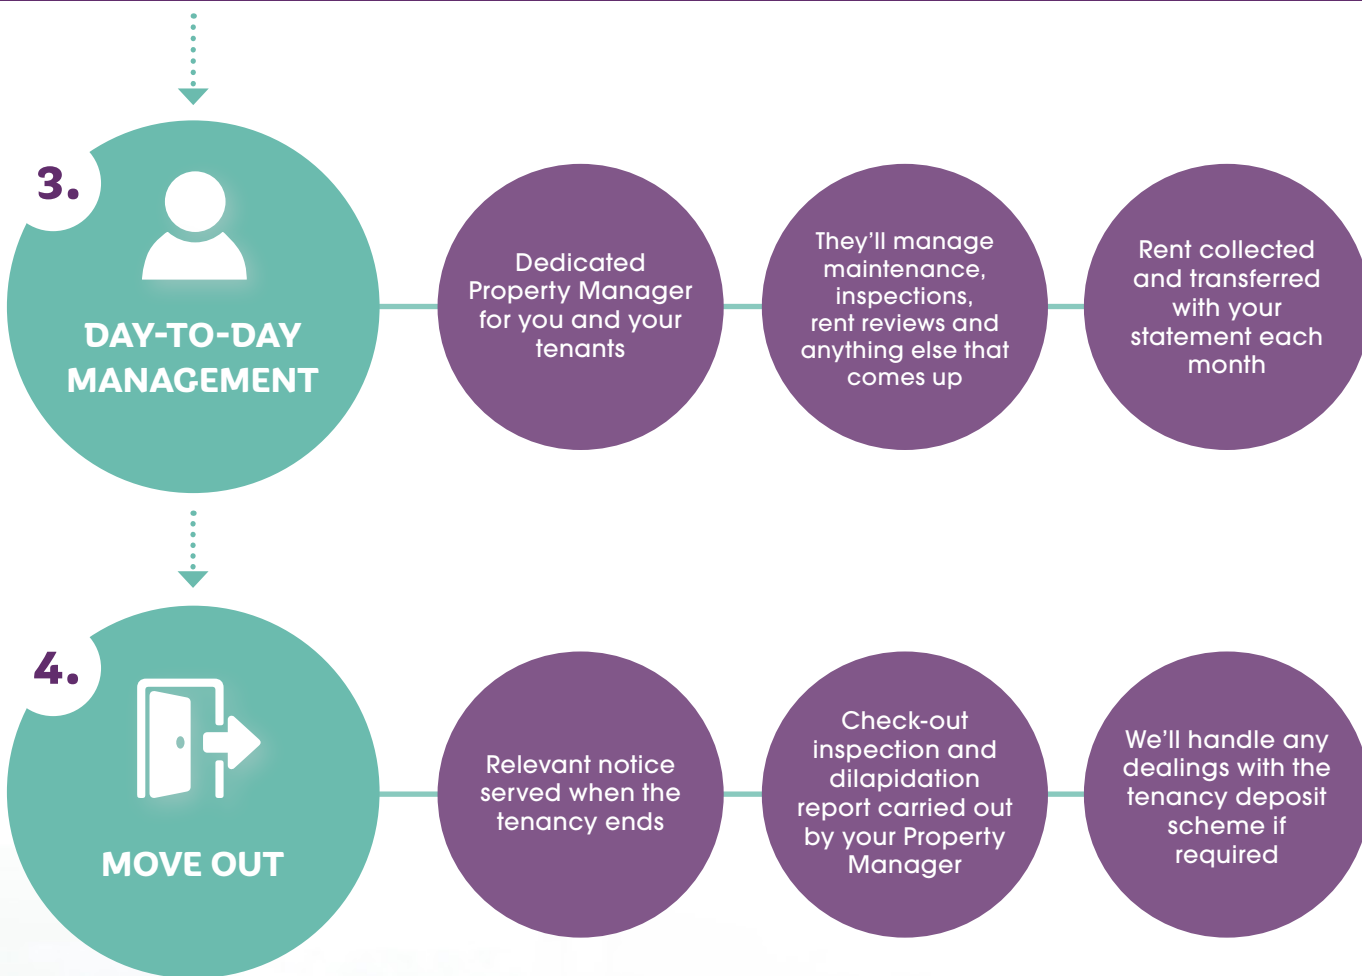

FULL MANAGEMENT

HOW IT WORKS

OUR SERVICE COVERS EVERYTHING YOU'LL NEED TO ENSURE YOUR PROPERTY IS SUCCESSFULLY LET & SMOOTHLY MANAGED.

P.T.O.

FULL MANAGEMENT

RELAX!

Getting help from Umega Lettings means you can put your feet up and enjoy the benefits...